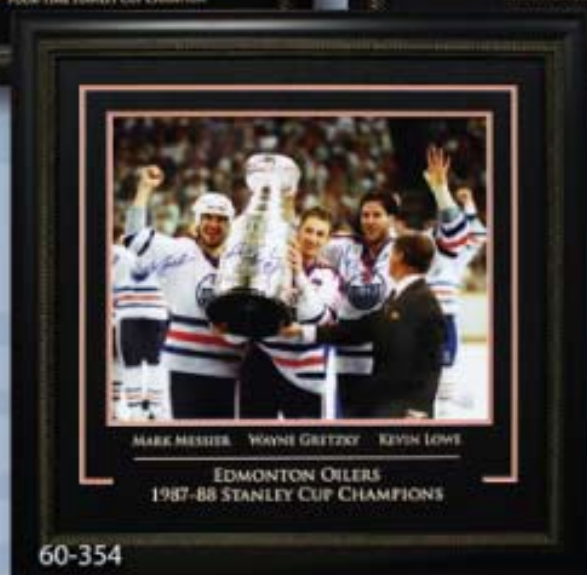

# Wayne Gretzky Products

- 60-352 Gretzky-Signed, 8x10 etched mat, "Holding Cup"
- 60-353 Gretzky-Signed, 8x10 etched mat, "On Bench-Closeup"
- 60-354 Gretzky-Signed, 8x10 etched mat, "Over the Shoulder"
- 60-510 Gretzky, Messier, Lowe Signed 16x20 Etched Mat  
1987-88 Stanley Cup Champs