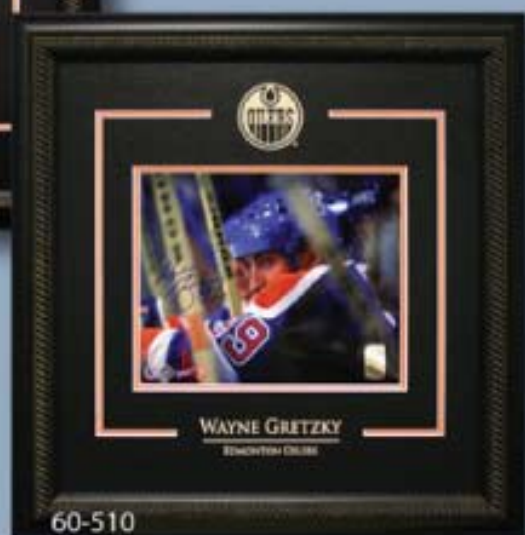

# Wayne Gretzky Products

- 60-352 Gretzky-Signed, 8x10 etched mat, "Holding Cup"
- 60-353 Gretzky-Signed, 8x10 etched mat, "On Bench-Closeup"
- 60-354 Gretzky-Signed, 8x10 etched mat, "Over the Shoulder"
- 60-510 Gretzky, Messier, Lowe Signed 16x20 Etched Mat  
1987-88 Stanley Cup Champs