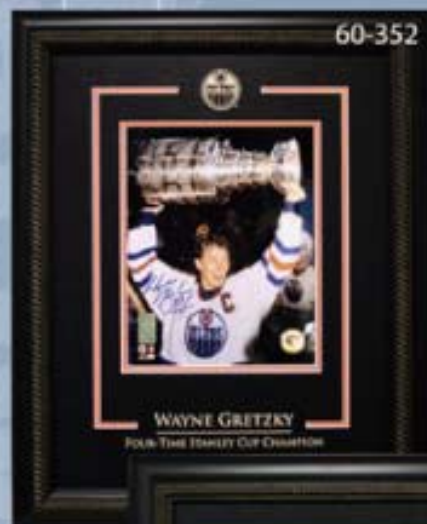

# Wayne Gretzky Products

- 60-352 Gretzky-Signed, 8x10 etched mat, "Holding Cup"
- 60-353 Gretzky-Signed, 8x10 etched mat, "On Bench-Closeup"
- 60-354 Gretzky-Signed, 8x10 etched mat, "Over the Shoulder"
- 60-510 Gretzky, Messier, Lowe Signed 16x20 Etched Mat  
1987-88 Stanley Cup Champs