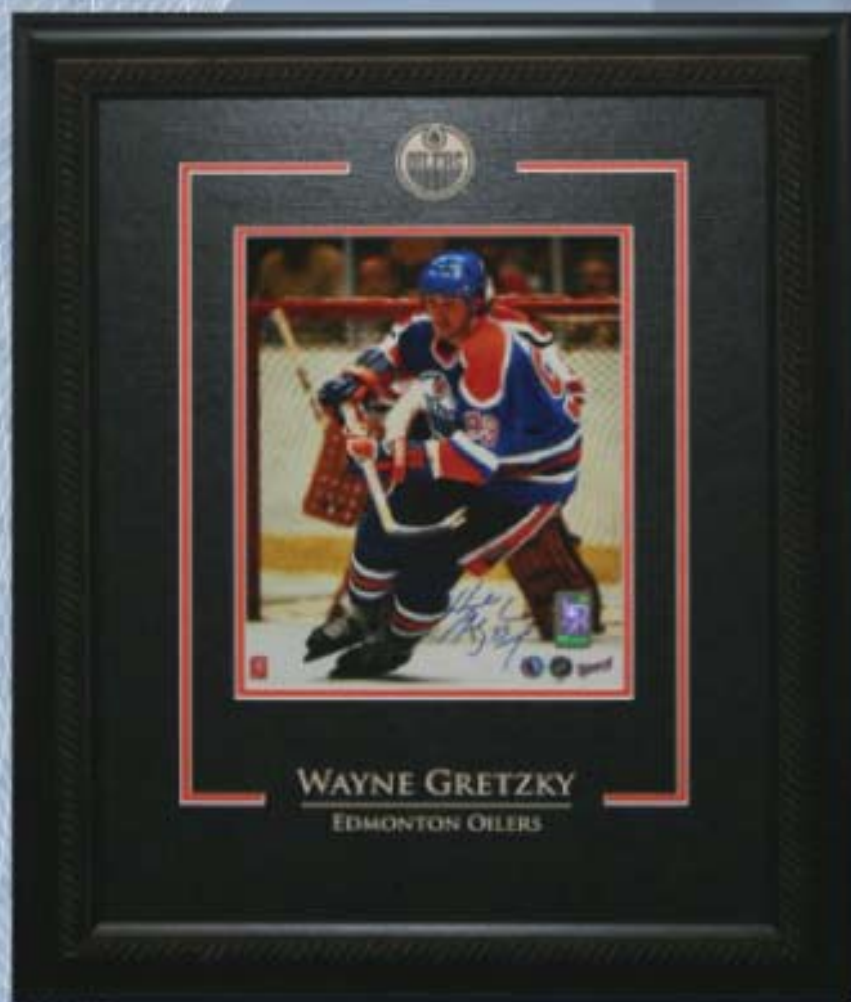

Wayne Gretzky Signed Etched Mat

60-355

Gretzky Signed "In Front Of Net" Etched Mat

6-81545-60355-2

www.framework.com