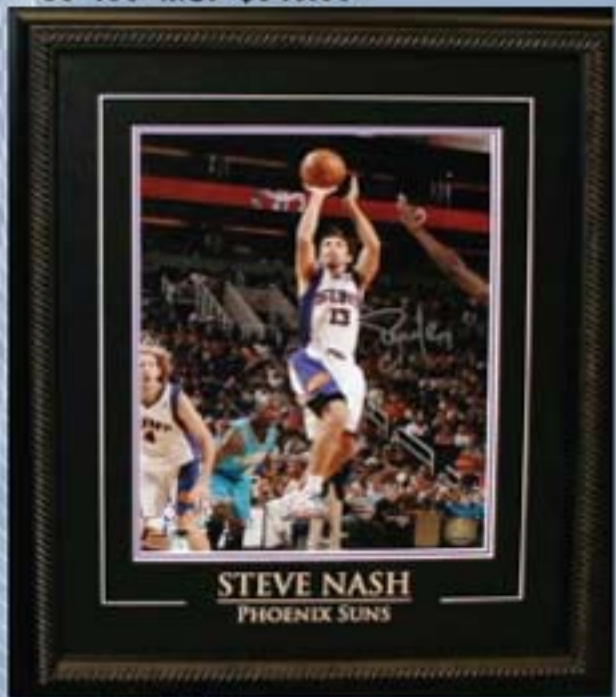

Steve Nash Signed Memorabilia

Frameworkth
SPORTS MARKETING

60-404 MSP \$369.99

60-405 MSP \$549.99

60-406
60-405
60-404

NASH,S SIG 12X20 ETCHED MAT PHOENIX SUNS VERT. "LAY-UP"
NASH,S SIG 11X14 ETCHED MAT PHOENIX SUNS VERT. "JUMP SHOT"
NASH,S SIG 8X10 ETCHED MAT PHOENIX SUNS HORIZ. "WHITE ACTION"