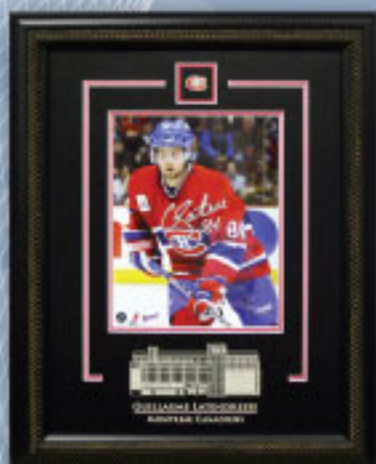

# Guillaume Latendresse Signed Products

63-604

63-600

63-602

63-603

63-601

63-600  
63-601  
63-602  
63-603  
63-604

Latendresse, G Signed 8x10 Etched Mat Close Up  
Latendresse, G Signed 8x10 Etched Mat Vs Avalanche  
Latendresse, G Signed 8x10 Etched Mat Overhead  
Latendresse, G 8x10 W/signed Puck Etched Mat  
Latendresse, G Signed 16x20 Etched Mat Close Up